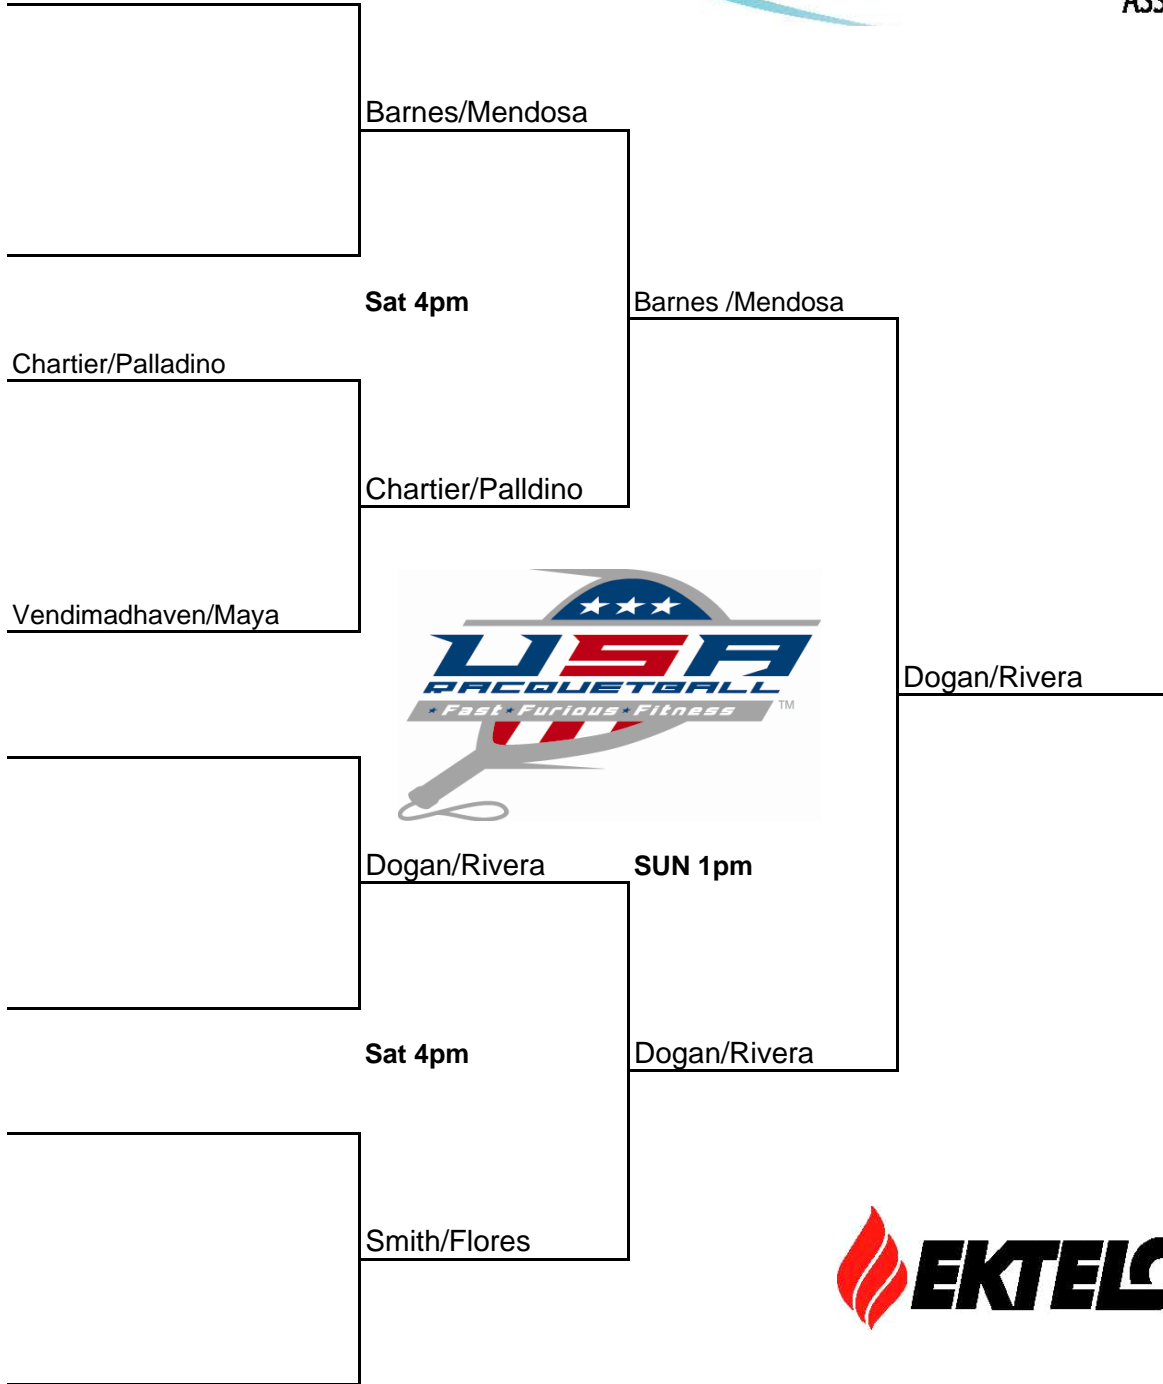

**EVENT: 2010 BEACH PARTY OPEN**

**Division: Men's OPEN**

**EVENT:** BEACH PARTY OPEN

**Division:** Men's A

**EVENT:** BEACH PARTY OPEN

**Division:** Men's B

# EVENT:

BEACH PARTY OPEN - 2010

Division: Men's C

**EVENT:** BEACH PARTY OPEN 2010

**Division:** Men's 35+Int

David Boremi

Division Cancelled

Sun 9am

Elliot Malave

3rd Place

**EVENT:** BEACH PARTY OPEN 2010  
**Division:** Men's Open Doubles

Sat 5pm No match played

**3rd Place**

**EVENT:** BEACH PARTY OPEN 2010  
**Division:** Men's B Doubles

**TOURNAMENT: BEACH PARTY OPEN 2010**