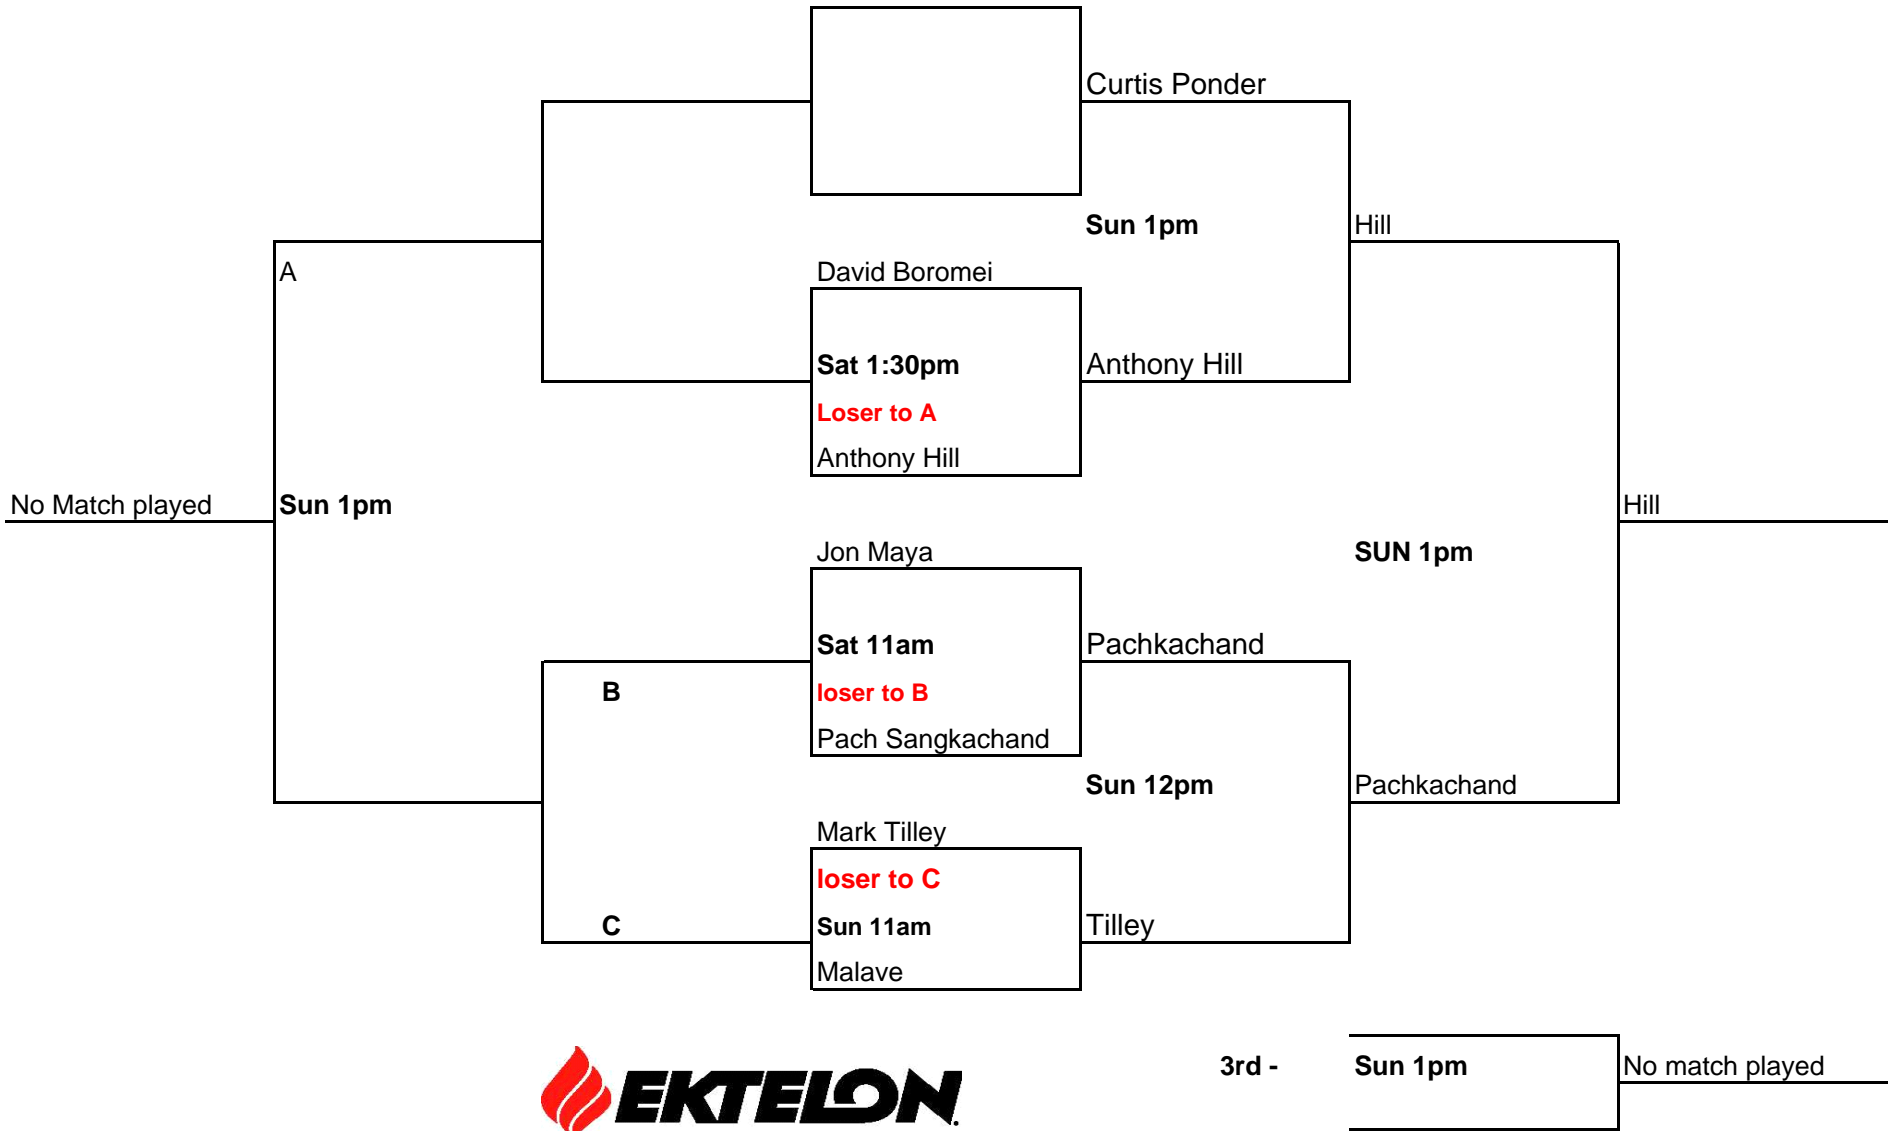

**EVENT: 2010 BEACH PARTY OPEN**

**Division: Men's OPEN**

**EVENT:** BEACH PARTY OPEN

**Division:** Men's A

**EVENT:** BEACH PARTY OPEN

**Division:** Men's B

# EVENT:

BEACH PARTY OPEN - 2010

Division: Men's C

**EVENT:** BEACH PARTY OPEN 2010

**Division:** Men's 35+Int

David Boremi

Division Cancelled

Sun 9am

Elliot Malave

3rd Place

**EVENT:** BEACH PARTY OPEN 2010  
**Division:** Men's Open Doubles

Sat 5pm No match played

**3rd Place**

**EVENT:** BEACH PARTY OPEN 2010  
**Division:** Men's B Doubles

**TOURNAMENT: BEACH PARTY OPEN 2010**