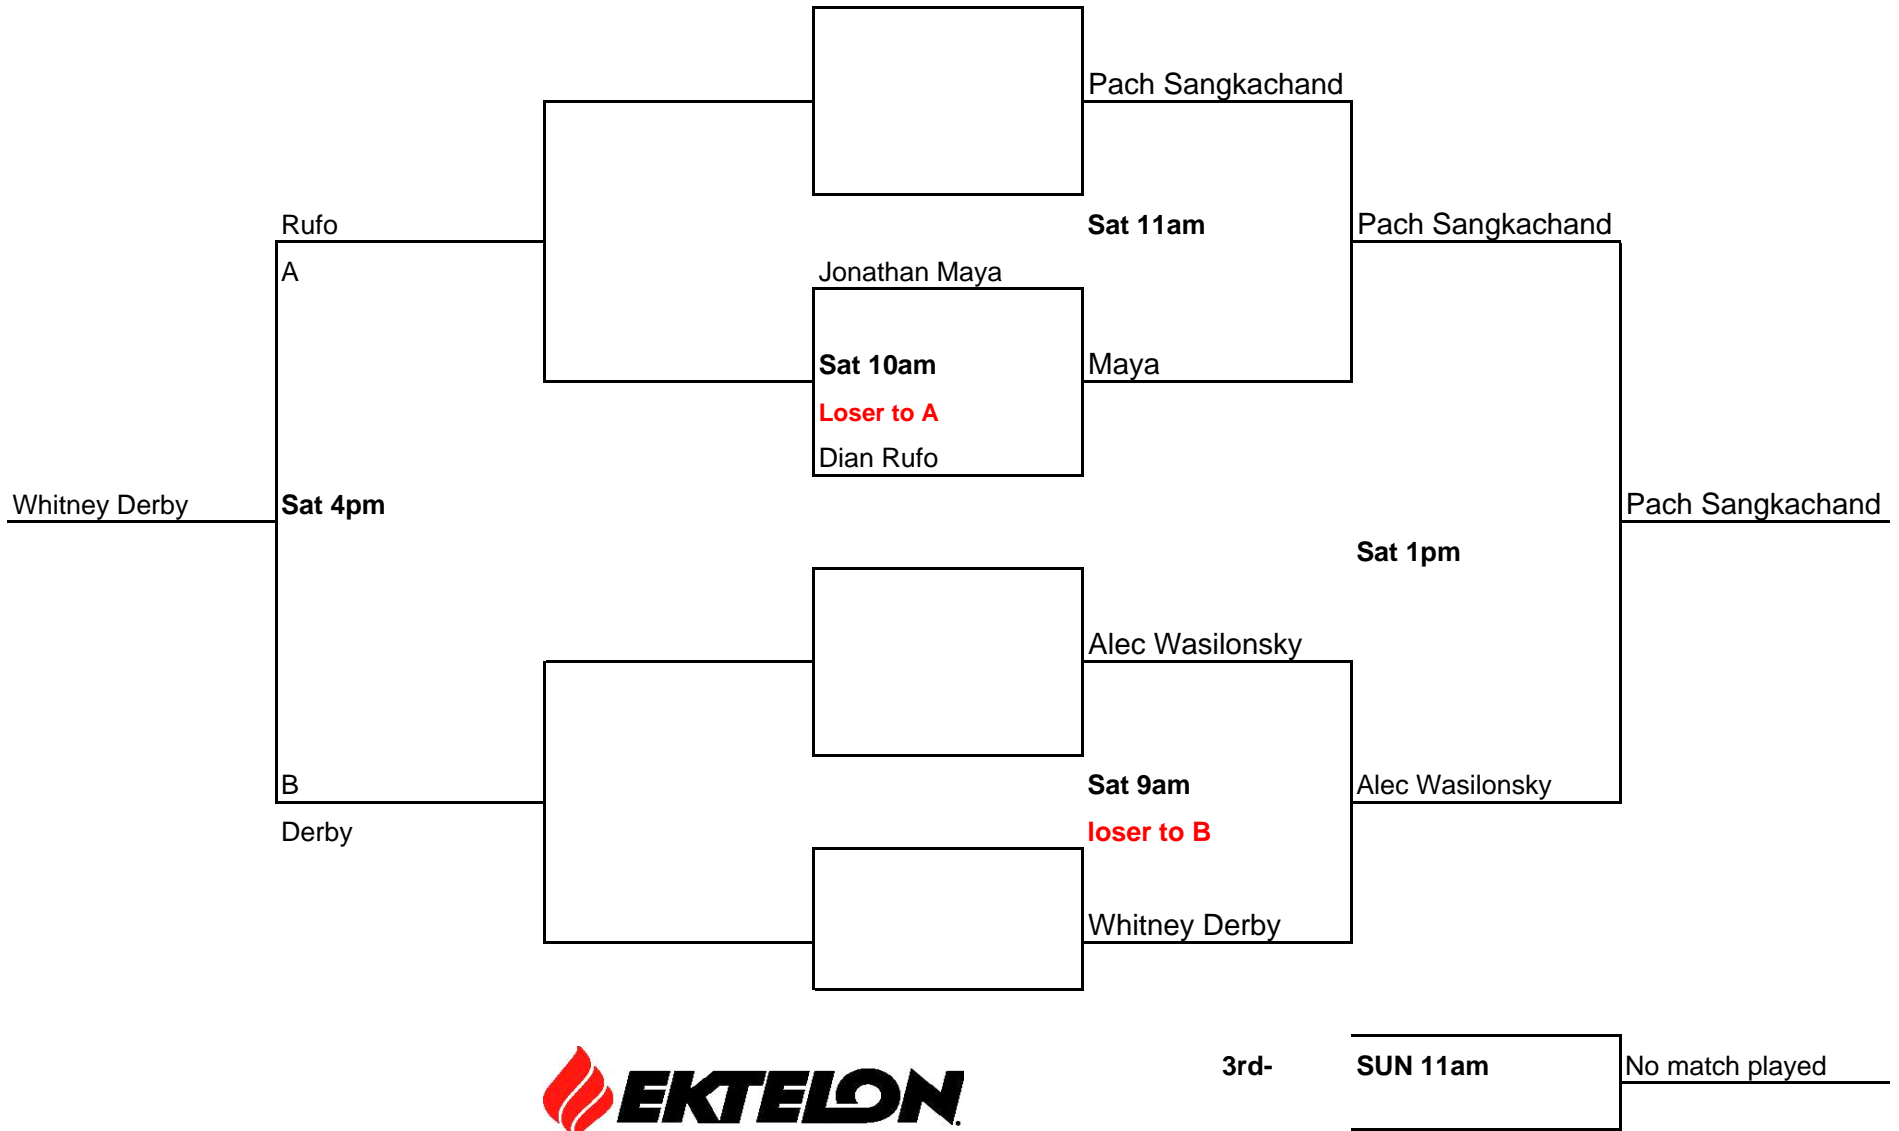

EVENT:

BEACH PARTY OPEN - 2010

Division: Men's C