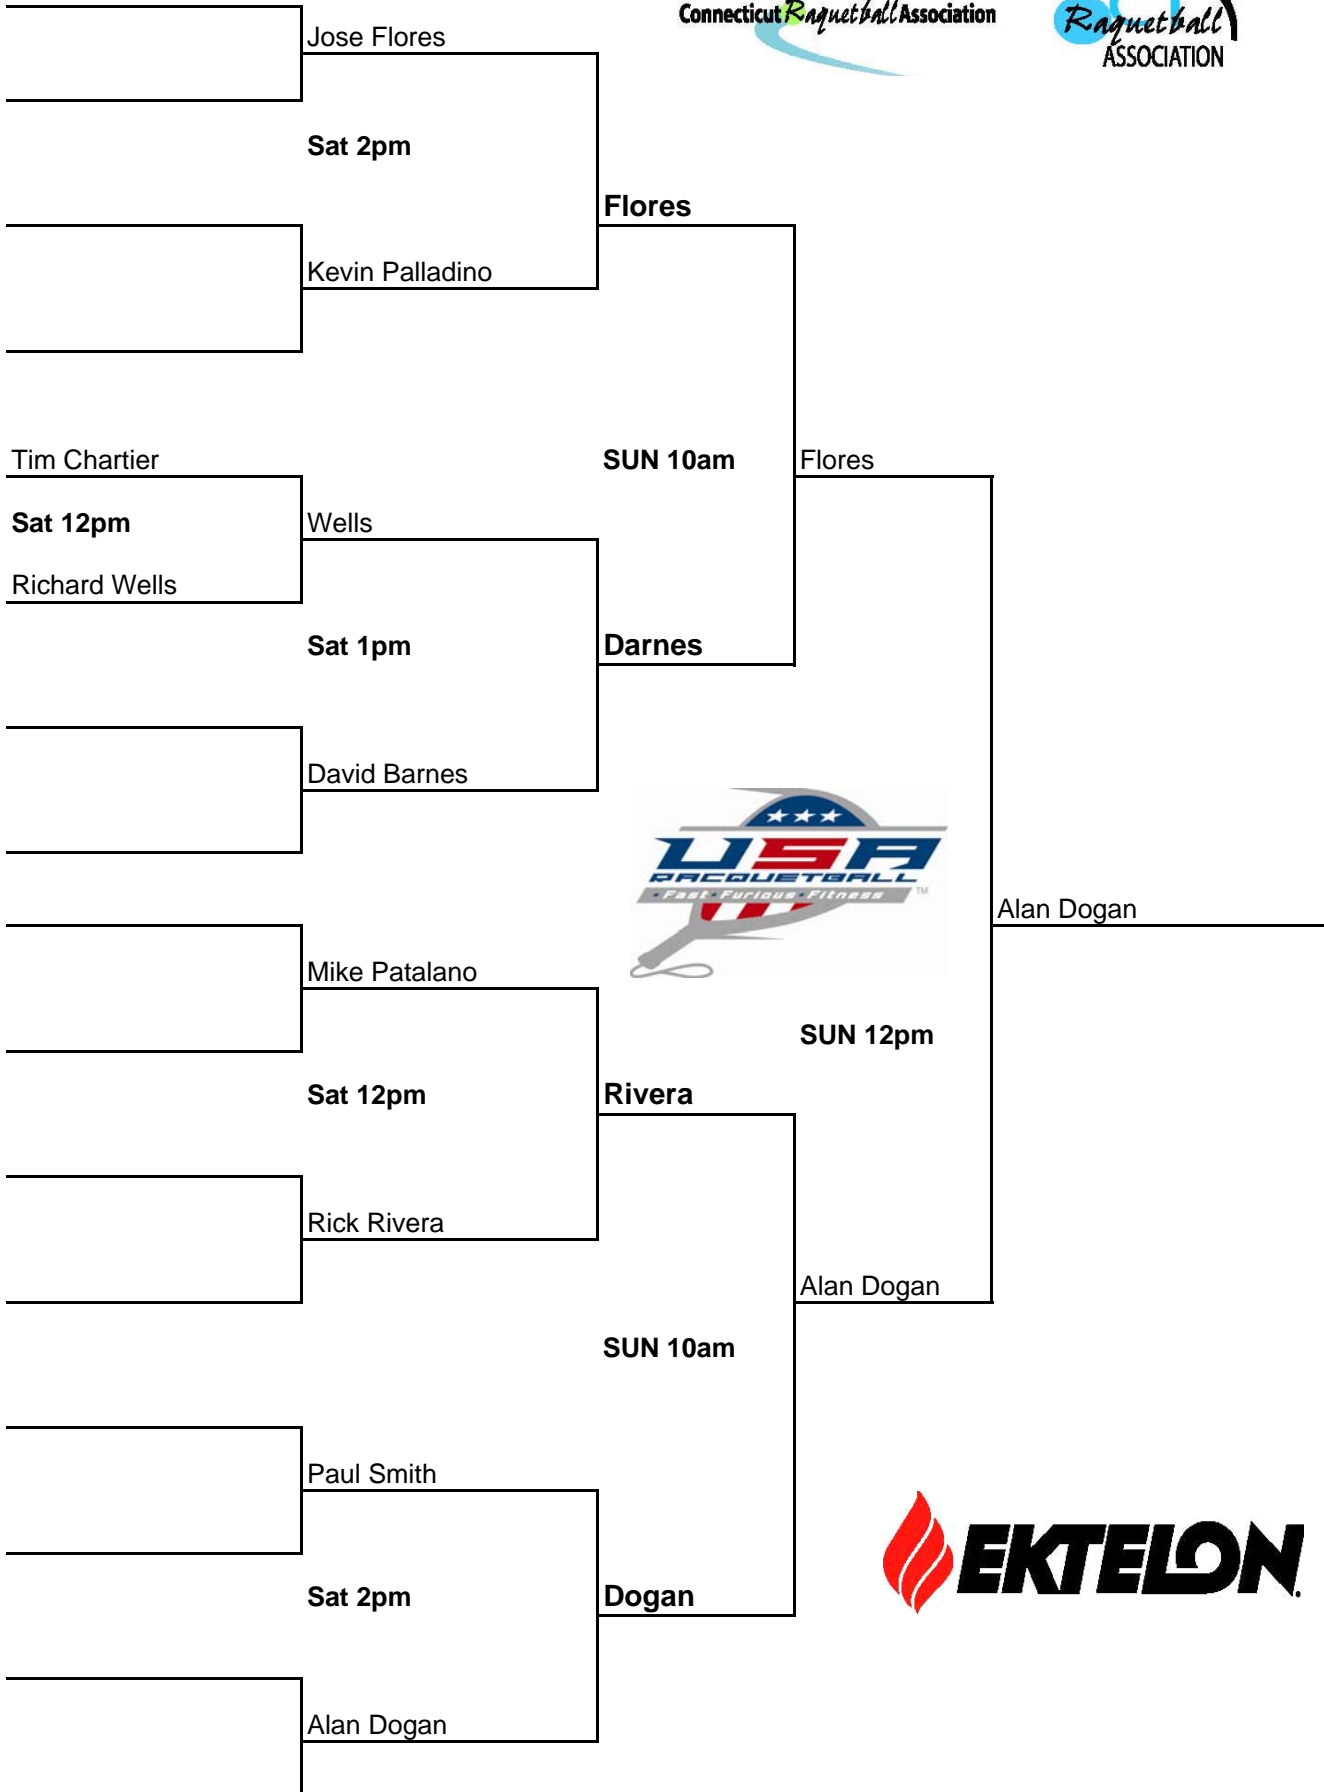

**EVENT: 2010 BEACH PARTY OPEN**

**Division: Men's OPEN**

**EVENT:** BEACH PARTY OPEN

**Division:** Men's A

**EVENT:** BEACH PARTY OPEN

**Division:** Men's B

# EVENT:

BEACH PARTY OPEN - 2010

Division: Men's C

**EVENT:** BEACH PARTY OPEN 2010

**Division:** Men's 35+Int

David Boremi

Division Cancelled

Sun 9am