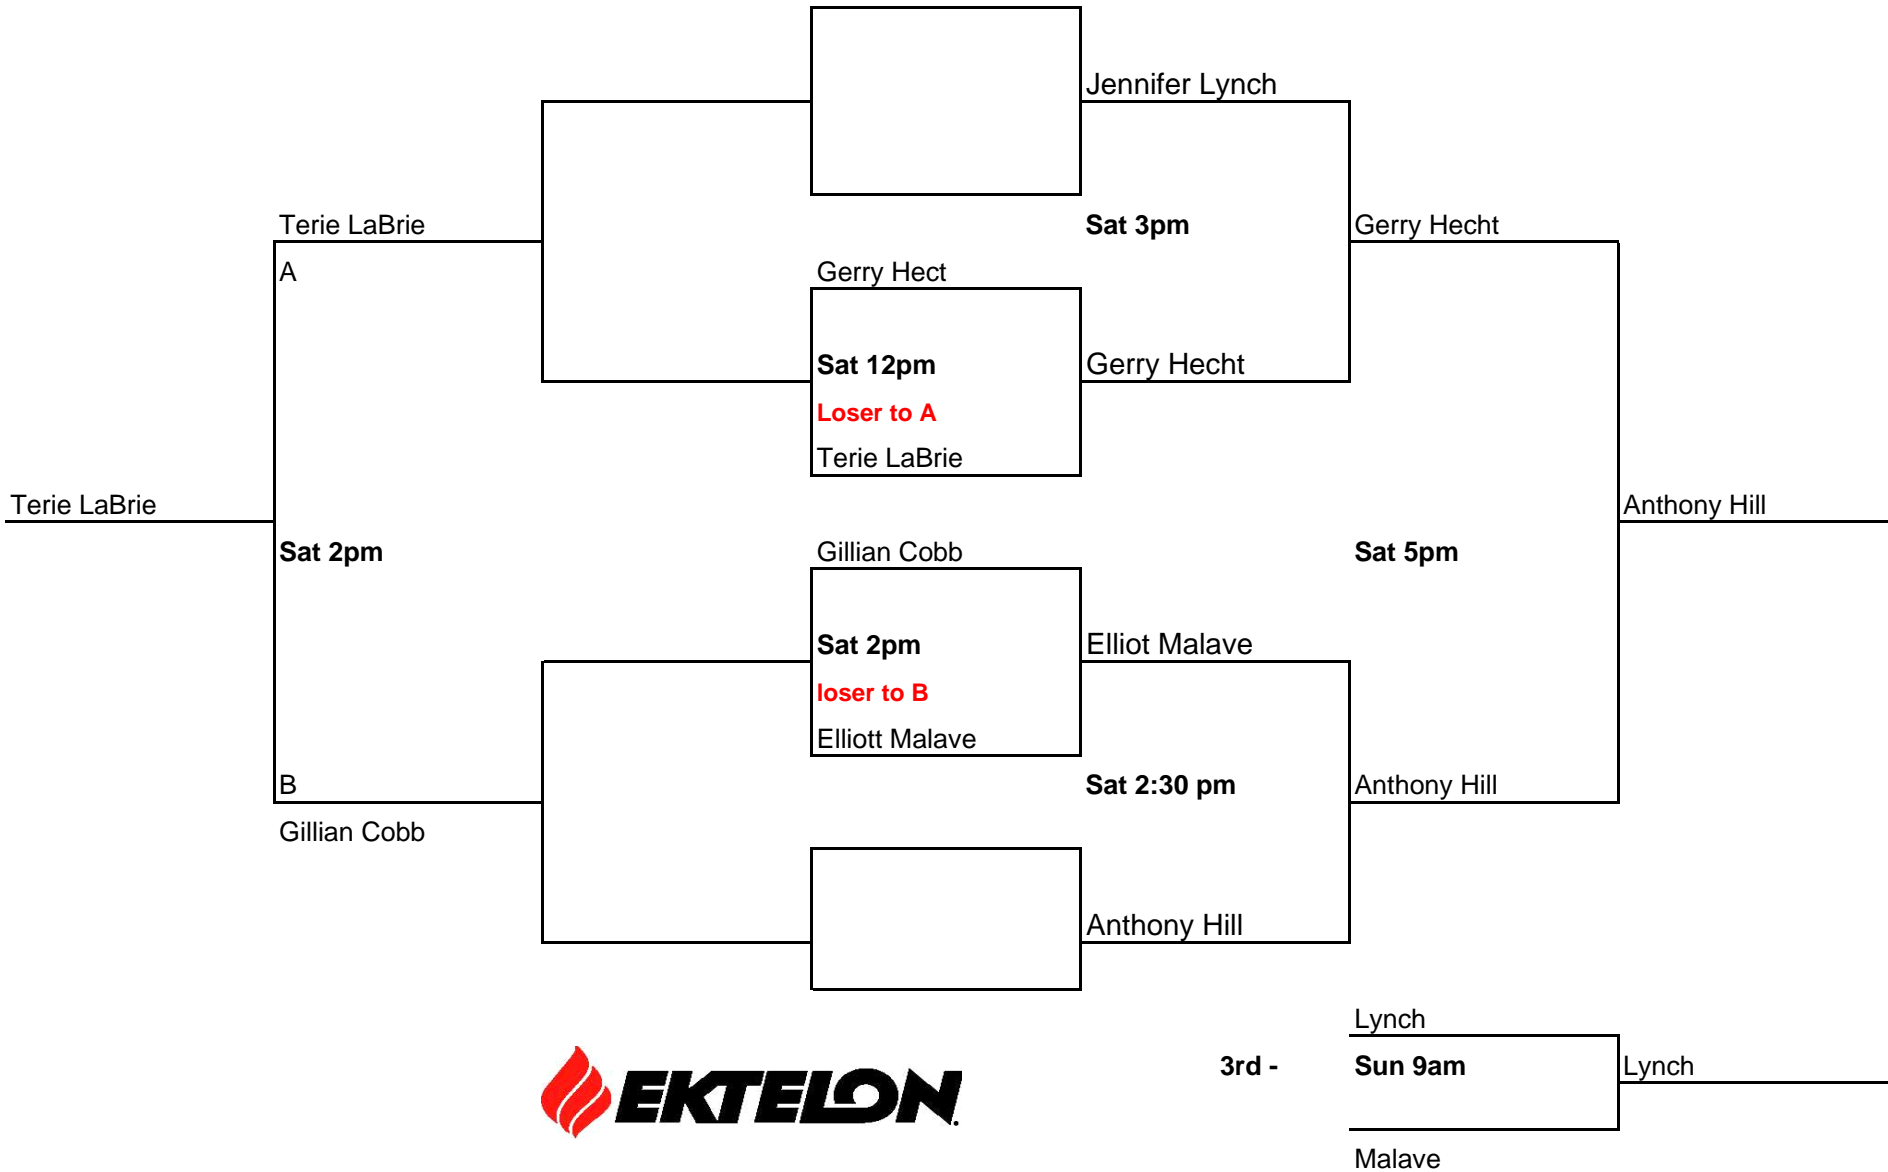

**EVENT: 2010 BEACH PARTY OPEN**

**Division: Men's OPEN**

**EVENT:** BEACH PARTY OPEN

**Division:** Men's A

**EVENT:** BEACH PARTY OPEN

**Division:** Men's B